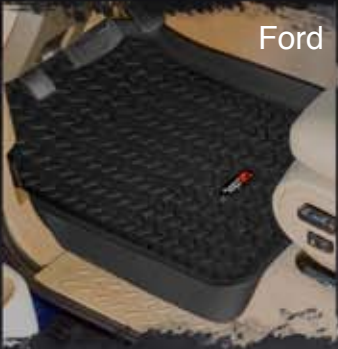

# All Terrain Floor Liners

*The only Floor Liners with Deep Tread Technology!*

*Now Available  
For Trucks!!!*

# All Terrain Floor Liners

*The only Floor Liners with Deep Tread Technology!*

Ford

Chevy

Dodge

Rear

This is not your typical floor liner! Existing floor liners in the market today are constructed of extruded plastic materials vacuum formed to fit the vehicle. Rugged Ridge has taken a completely different approach to floor protection. Each All Terrain Floor Liner is injection molded for superior fit and quality. The injection molded process, though more expensive to develop, allows us to create a floor liner that has exacting measurements for better fit and finish along with a deeply formed perimeter wall for maximum coverage. Each All Terrain Floor Liner has chevrons that are up to 3/8" deep. That is up to 3 times the depth of other floor liners! We call this true "Deep Tread Technology"!