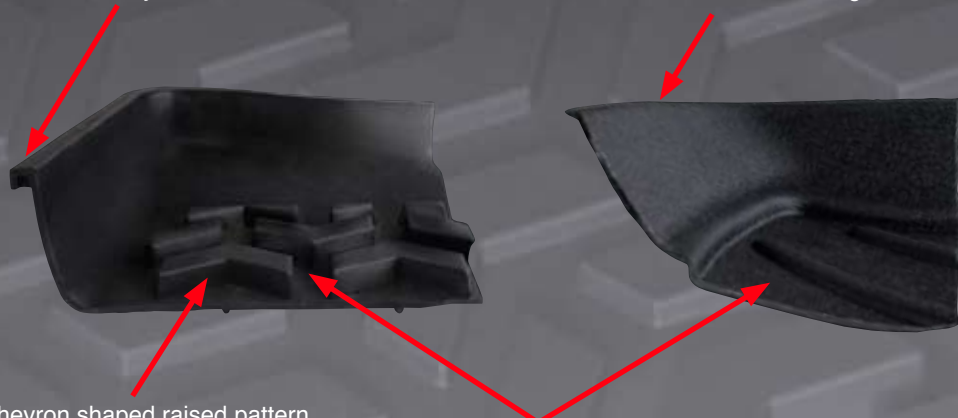

protection and containment. Raised nibs on the bottom provides maximum retention and keeps the liner in place. The self-sealing floor hook attachment feature (where applicable) helps to prevent dirt and moisture from getting through. Easy to remove and clean. Simply hose them off and go!!!

# All Terrain Floor Liners

*The only Floor Liners with Deep Tread Technology!*

Ford

Chevy

Dodge

Rear

This is not your typical floor liner! Existing floor liners in the market today are constructed of extruded plastic materials vacuum formed to fit the vehicle. Rugged Ridge has taken a completely different approach to floor protection. Each All Terrain Floor Liner is injection molded for superior fit and quality. The injection molded process, though more expensive to develop, allows us to create a floor liner that has exacting measurements for better fit and finish along with a deeply formed perimeter wall for maximum coverage. Each All Terrain Floor Liner has chevrons that are up to 3/8" deep. That is up to 3 times the depth of other floor liners! We call this true "Deep Tread Technology"!

## Dare to Compare Deep Tread Technology with typical Vacuum Formed Floor Liners!

We've compared typical vacuum formed floor liners with Rugged Ridge Deep Tread Floor Liners and the differences are dramatic:

### Typical Vacuum Formed Liners

Roller reinforced edges provided added durability and a finished look

Typically, vacuum formed liners get thinner and weaker at the edges

Chevron shaped raised pattern channels water and dirt away from your shoes and clothing